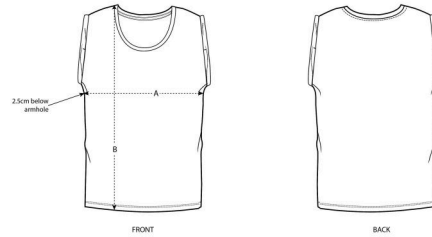

WOMEN / T-SHIRTS
STELLA INVITES SLUB

STTW063

The women's scoop neck tank top

Slub Loose Knit Single Jersey
 100% Organic ring-spun Combed Cotton
 130 GSM

- Sleeveless
- Self fabric at neck collar
- Inside back neck tape in self fabric
- Rolled up armholes with bartacks
- Bottom hem with narrow double topstitch

MEDIUM FIT

XS S M L

Size guide

WHITES

WHITE

COLORS

BLACK

SIZES		XS	S	M	L
A	Half Chest	39.5	42	45	48
B	Body Length	64	66	68	70