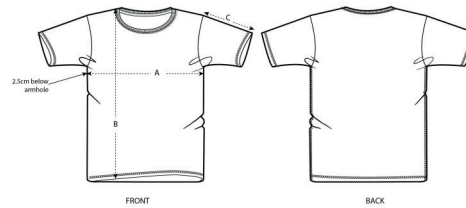

WOMEN / T-SHIRTS
STELLA FRINGES

 70 per box

STTW010

The women's heavy T-shirt

Single Jersey
100% Organic ring-spun Combed Cotton
200 GSM

- Set-in sleeve
- Dropped shoulder
- 1x1 rib neck collar
- Self fabric tape on inside back neck and across the shoulders with double chain topstitch
- Sleeve hem and bottom hem with flatlock topstitch
- Side seams with flatlock topstitch

RELAXED FIT

XS S M L

Size guide

WHITES

WHITE

COLORS

BLACK

LILAC PEAK

CRYSTAL STONE

CORAL WAVE

CANDY PINK

NEW

CHAMELEON GREEN

| SIZES | | XS | S | M | L |
|-------|---------------|------|----|----|----|
| A | Half Chest | 46.5 | 49 | 52 | 55 |
| B | Body Length | 60 | 62 | 64 | 66 |
| C | Sleeve Length | 20 | 21 | 22 | 22 |