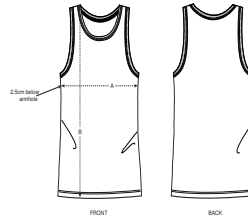

NEW STYLE

MEN TANKTOPS
**STANLEY
 SPECTER**
 STTM543

The men's tank top

Single Jersey
 100% Organic ring-spun combed cotton
 155 GSM

- Sleeveless
- 1x1 rib binding at neck collar and armhole with narrow double topstitch
- Inside back neck tape in self fabric
- Bottom hem with narrow double topstitch

MEDIUM FIT

S	M	L	XL	XXL
---	---	---	----	-----

Size guide

SIZES		S	M	L	XL	XXL
A	Half Chest	48	51	54	57	60
B	Body Length	70	72	74	76	78

WHITES

WHITE

COLORS

FRENCH NAVY