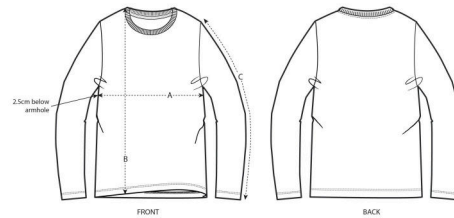

MEN / T-SHIRTS
STANLEY SHUFFLES

STTM525

Round neck long sleeve tee-shirt

Single Jersey
100% Organic ring-spun Combed Cotton
155 GSM

- Set-in sleeve
- 1x1 rib at neck collar
- Inside back neck tape in self fabric
- Sleeve hem and bottom hem with narrow double topstitch

MEDIUM FIT

S M L XL XXL

Size guide

SIZES		S	M	L	XL	XXL
A	Half Chest	48	51	54	57	60
B	Body Length	69.5	71.5	73.5	75.5	77.5
C	Sleeve Length	66	67	68	69	70

Combo options

Stella Jokes

Printing Specifications

Fits all kind of printing techniques. For more information, please visit our website.