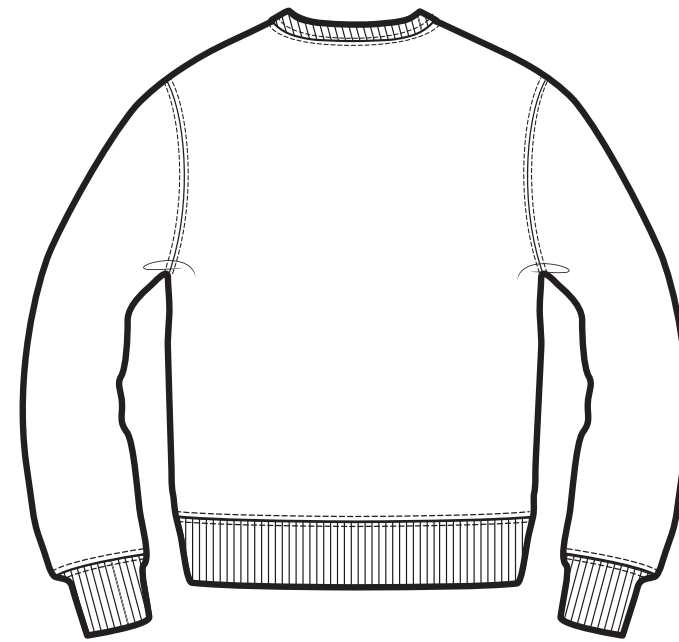

FRONT

BACK

SIZES		S	M	L	XL	XXL
A	Half Chest 2,5cm below armhole	50,5	53	56	59	62
B	Body Length (from HPS)	66	68	70	72	74
C	Sleeve length	64,5	66	67,5	69	70,5